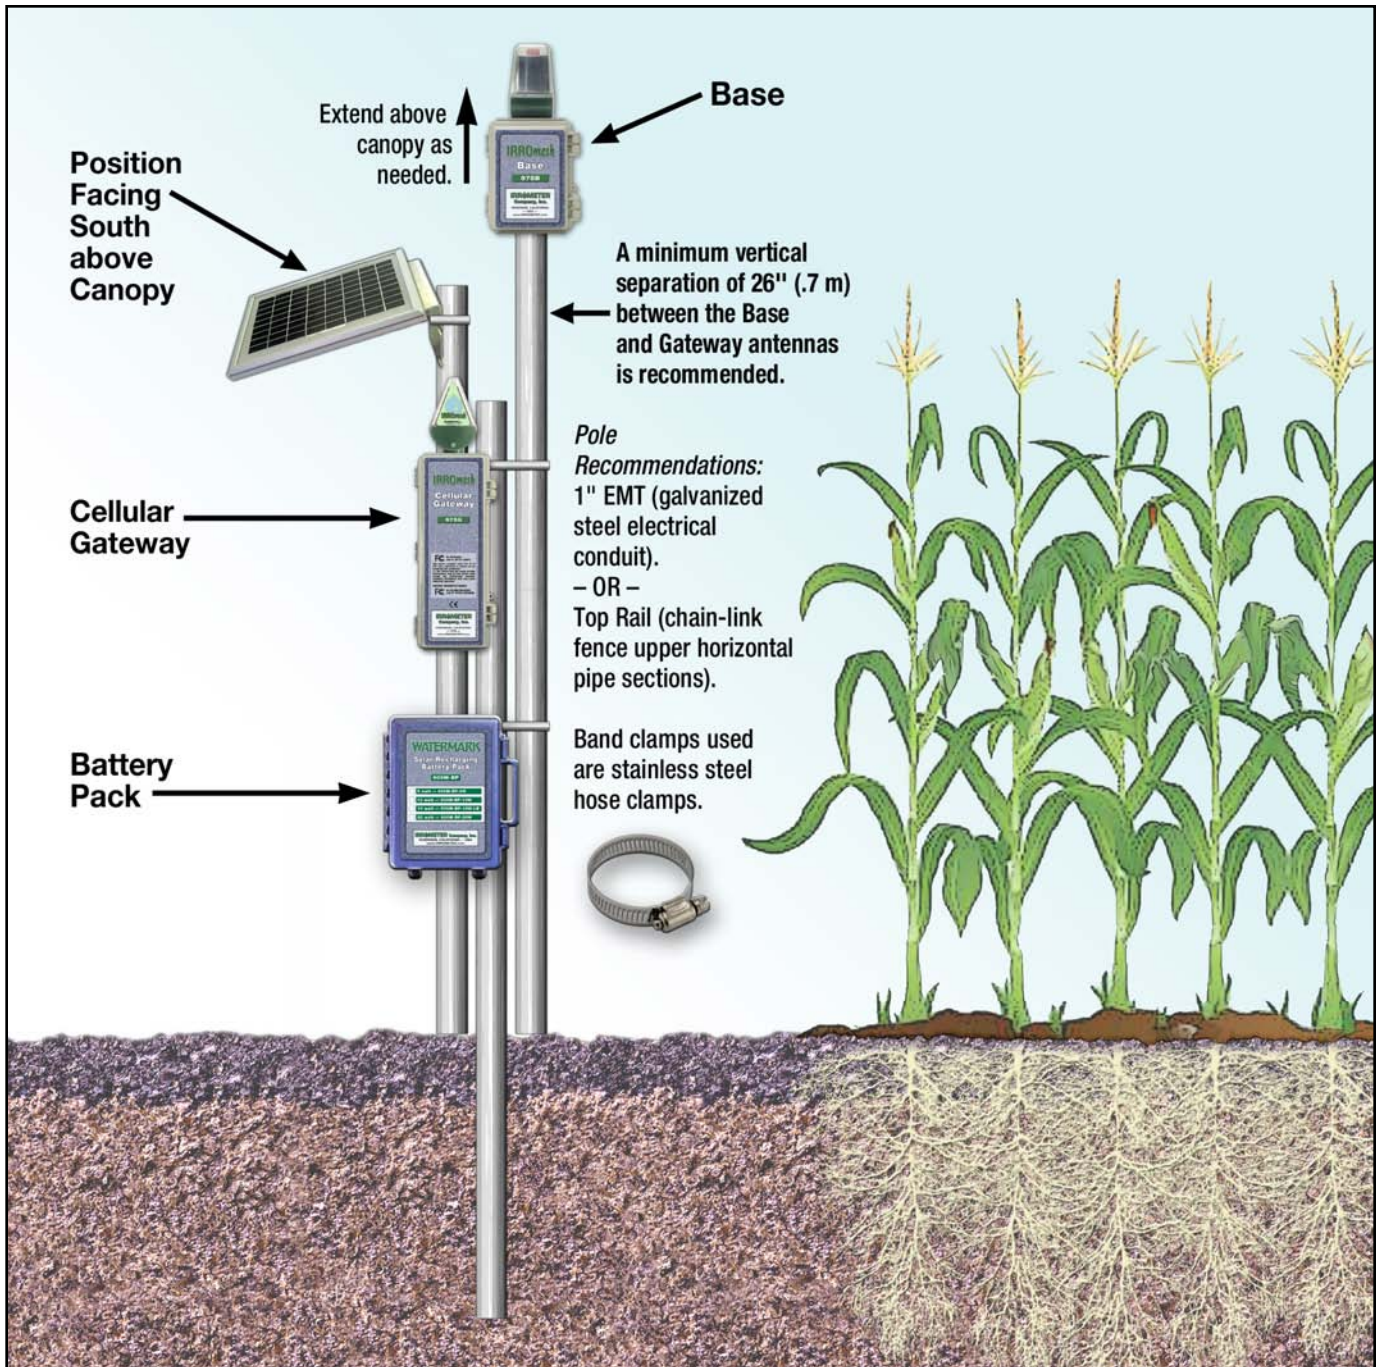

IRROmesh BASE INSTALL for Seasonal Crops

IRROMETER®

THE IRROMETER COMPANY, INC.

1425 Palmyrita Ave., Riverside, CA 92507

(951) 682-9505 PHONE

(951) 682-9501 FAX

www.IRROMETER.com

sales@IRROMETER.com