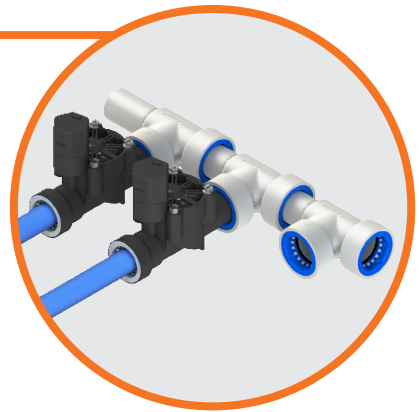

# HYDRO-RAIN®

Built for Speed®

LAST YEAR  
WE INTRODUCED  
**THE FASTEST MANIFOLD  
YOU WILL EVER BUILD.**

WE JUST MADE IT

# FASTER.

**INTRODUCING**

**THE HRP 100  
PUSH-FIT VALVE**

with **Blu-Lock® 3x**  
Push-fit Technology.

**NO THREADS**

**NO GLUE**

**NO TOOLS**

**INCREASE SPEED ▶ INCREASE PROFITS**