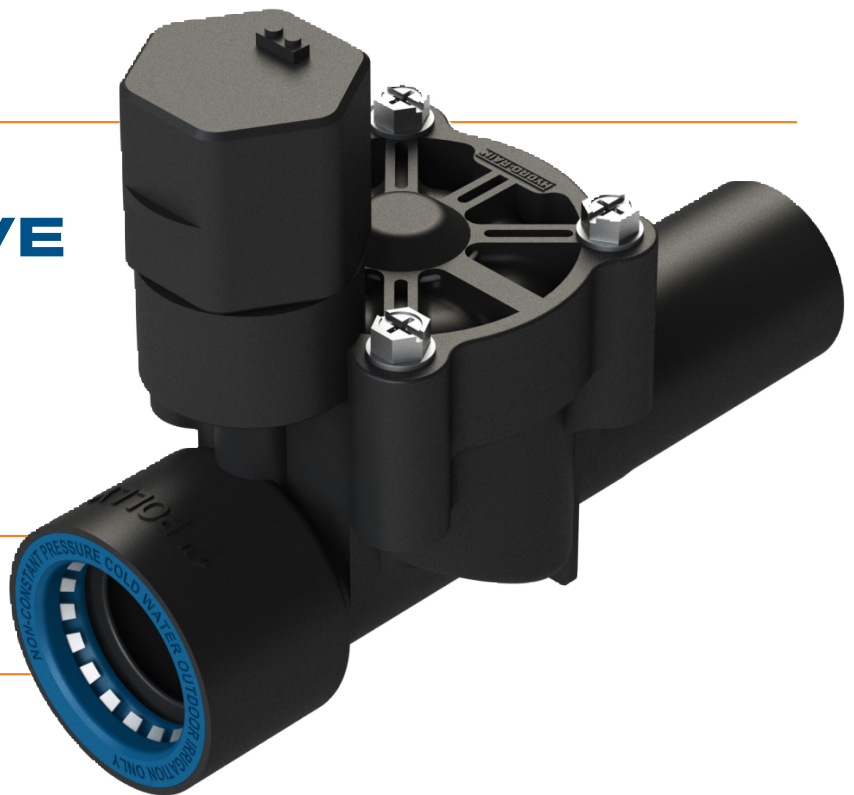

# HYDRO-RAIN®

Built for Speed®

LAST YEAR  
WE INTRODUCED  
**THE FASTEST MANIFOLD  
YOU WILL EVER BUILD.**

WE JUST MADE IT

# FASTER.

**INTRODUCING**

**THE HRP 100  
PUSH-FIT VALVE**

with **Blu-Lock® 3x**  
Push-fit Technology.

**NO THREADS**

**NO GLUE**

**NO TOOLS**

**INCREASE SPEED ▶ INCREASE PROFITS**